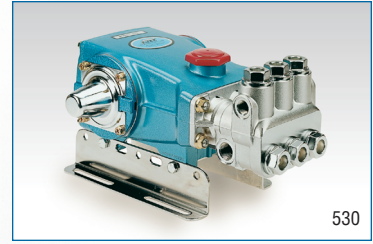

High Pressure Mid-Size Industrial Pumps

**Reliable High
Pressure and
High Flow**

Model 1050

530

56G1

1540E

7 AND 15 FRAME TRIPLEX PLUNGER PUMP SELECTION

PUMP MODEL	Flow GPM (L/M)	Pressure PSI (BAR)	Manifold Material	Horsepower HP (kW)	RPM	Drive Type
7 Frame						
530	5.0 (19.0)	100 to 2500 (7 to 175)	Brass	8.6 (6.4)	1100	Belt
550	5.0 (19.0)	100 to 3000 (7 to 210)	Brass	10.3 (7.7)	1415	Belt
7 Frame - Single Shaft						
51G1, 51G118	4.8 (18.0)	100 to 3000 (7 to 210)	Brass	9.8 (7.3)	3600	Gearbox
53	5.0 (19.0)	100 to 2500 (7 to 175)	Brass	8.6 (6.4)	1100	Belt
55	5.0 (19.0)	100 to 3000 (7 to 210)	Brass	10.3 (7.7)	1415	Belt
56	5.5 (21.0)	100 to 3500 (7 to 245)	Brass	13.2 (9.8)	1210	Belt
56G1, 56G118	8.0 (30.0)	100 to 1800 (7 to 125)	Brass	9.9 (7.4)	3600	Gearbox
57	4.5 (17.0)	100 to 4000 (7 to 275)	Brass	12.3 (9.2)	1285	Belt
58G1, 58G118	5.0 (19.0)	100 to 2500 (7 to 175)	Brass	8.6 (6.4)	3200	Gearbox
59G1, 59G118	5.5 (21.0)	100 to 3500 (7 to 245)	Brass	13.2 (9.8)	3200	Gearbox
60G1, 60G118	4.5 (17.0)	100 to 4000 (7 to 275)	Brass	12.3 (9.2)	3200	Gearbox
70	4.5 (17.0)	100 to 5000 (7 to 345)	Brass	15.4 (11.5)	1700	Belt
70G1, 70G118	4.5 (17.0)	100 to 5000 (7 to 345)	Brass	15.4 (11.5)	3465	Gearbox
15 Frame + Alternate performance rating						
650	7.0 (27.0)	100 to 3000 (7 to 210)	BB	14.4 (10.7)	1000	Belt
660	10.0 (38.0)	100 to 3000 (7 to 210)	BB	20.6 (15.4)	1429	Belt
661	10.0 (38.0)	100 to 3000 (7 to 210)	SS	20.6 (15.4)	1429	Belt
1050	10.0 (38.0)	100 to 2200 (7 to 155)	Brass	15.1 (11.3)	958	Belt
1050 +	12.0 (45.0)	100 to 1800 (7 to 125)	Brass	14.8 (11.0)	1150	Belt
1051	10.0 (38.0)	100 to 2200 (7 to 155)	SS	15.1 (11.3)	958	Belt
1051 +	12.0 (45.0)	100 to 1800 (7 to 125)	SS	14.8 (11.0)	1150	Belt
1057	10.0 (38.0)	100 to 2200 (7 to 155)	NAB	15.1 (11.3)	958	Belt
1057 +	12.0 (45.0)	100 to 1800 (7 to 125)	NAB	14.8 (11.0)	1150	Belt
1530	15.6 (59.0)	100 to 1500 (7 to 105)	Brass	16.0 (11.9)	1450	Belt
1531	15.6 (59.0)	100 to 1500 (7 to 105)	SS	16.0 (11.9)	1450	Belt
1540E	18.0 (68.0)	100 to 1200 (7 to 85)	Brass	14.8 (11.0)	1100	Belt
1560	8.0 (30.0)	100 to 4000 (7 to 275)	Brass	21.9 (16.3)	1140	Belt