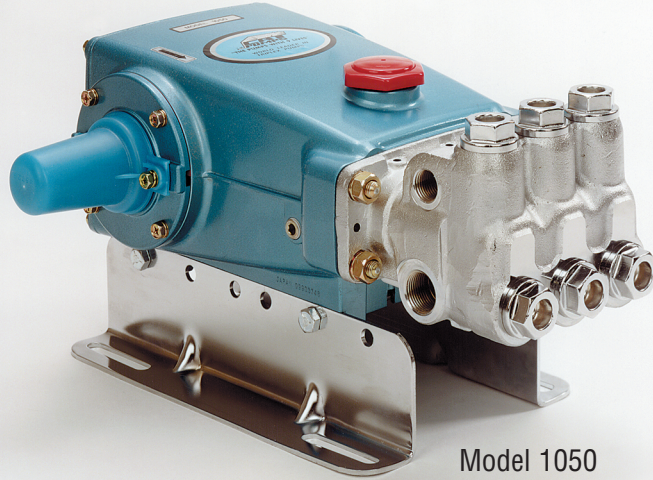

High Pressure Mid-Size Industrial Pumps

**Reliable High
Pressure and
High Flow**

Model 1050

530

56G1

1540E

7 AND 15 FRAME TRIPLEX PLUNGER PUMP SELECTION

PUMP MODEL	Flow GPM (L/M)	Pressure PSI (BAR)	Manifold Material	Horsepower HP (kW)	RPM	Drive Type
7 Frame						
530	5.0 (19.0)	100 to 2500 (7 to 175)	Brass	8.6 (6.4)	1100	Belt
550	5.0 (19.0)	100 to 3000 (7 to 210)	Brass	10.3 (7.7)	1415	Belt
7 Frame - Single Shaft						
51G1, 51G118	4.8 (18.0)	100 to 3000 (7 to 210)	Brass	9.8 (7.3)	3600	Gearbox
53	5.0 (19.0)	100 to 2500 (7 to 175)	Brass	8.6 (6.4)	1100	Belt
55	5.0 (19.0)	100 to 3000 (7 to 210)	Brass	10.3 (7.7)	1415	Belt
56	5.5 (21.0)	100 to 3500 (7 to 245)	Brass	13.2 (9.8)	1210	Belt
56G1, 56G118	8.0 (30.0)	100 to 1800 (7 to 125)	Brass	9.9 (7.4)	3600	Gearbox
57	4.5 (17.0)	100 to 4000 (7 to 275)	Brass	12.3 (9.2)	1285	Belt
58G1, 58G118	5.0 (19.0)	100 to 2500 (7 to 175)	Brass	8.6 (6.4)	3200	Gearbox
59G1, 59G118	5.5 (21.0)	100 to 3500 (7 to 245)	Brass	13.2 (9.8)	3200	Gearbox
60G1, 60G118	4.5 (17.0)	100 to 4000 (7 to 275)	Brass	12.3 (9.2)	3200	Gearbox
70	4.5 (17.0)	100 to 5000 (7 to 345)	Brass	15.4 (11.5)	1700	Belt
70G1, 70G118	4.5 (17.0)	100 to 5000 (7 to 345)	Brass	15.4 (11.5)	3465	Gearbox
15 Frame + Alternate performance rating						
650	7.0 (27.0)	100 to 3000 (7 to 210)	BB	14.4 (10.7)	1000	Belt
660	10.0 (38.0)	100 to 3000 (7 to 210)	BB	20.6 (15.4)	1429	Belt
661	10.0 (38.0)	100 to 3000 (7 to 210)	SS	20.6 (15.4)	1429	Belt
1050	10.0 (38.0)	100 to 2200 (7 to 155)	Brass	15.1 (11.3)	958	Belt
1050 +	12.0 (45.0)	100 to 1800 (7 to 125)	Brass	14.8 (11.0)	1150	Belt
1051	10.0 (38.0)	100 to 2200 (7 to 155)	SS	15.1 (11.3)	958	Belt
1051 +	12.0 (45.0)	100 to 1800 (7 to 125)	SS	14.8 (11.0)	1150	Belt
1057	10.0 (38.0)	100 to 2200 (7 to 155)	NAB	15.1 (11.3)	958	Belt
1057 +	12.0 (45.0)	100 to 1800 (7 to 125)	NAB	14.8 (11.0)	1150	Belt
1530	15.6 (59.0)	100 to 1500 (7 to 105)	Brass	16.0 (11.9)	1450	Belt
1531	15.6 (59.0)	100 to 1500 (7 to 105)	SS	16.0 (11.9)	1450	Belt
1540E	18.0 (68.0)	100 to 1200 (7 to 85)	Brass	14.8 (11.0)	1100	Belt
1560	8.0 (30.0)	100 to 4000 (7 to 275)	Brass	21.9 (16.3)	1140	Belt